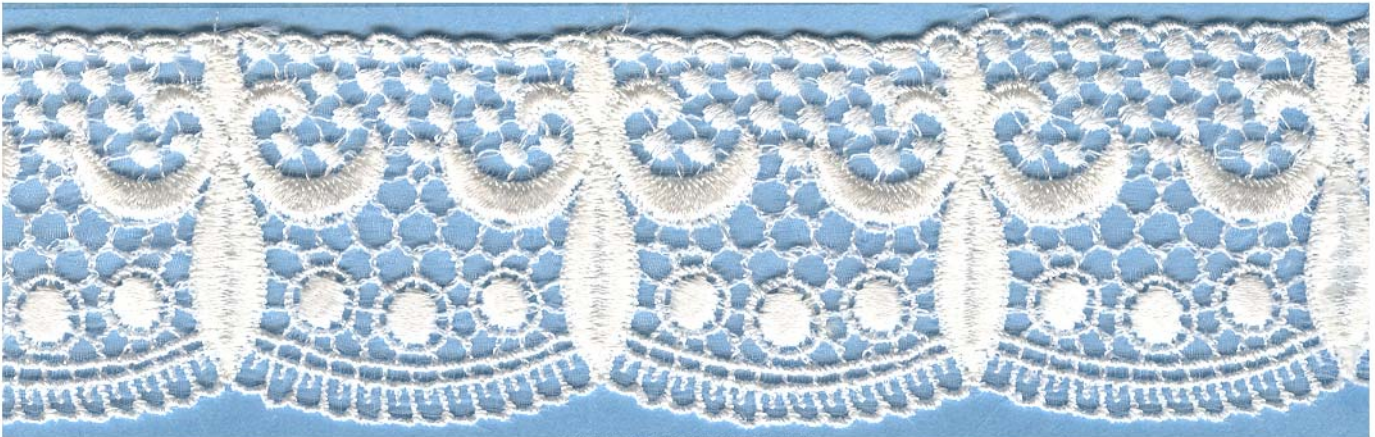

1499110

Tira Guipur Gasa+Rayón 5cm